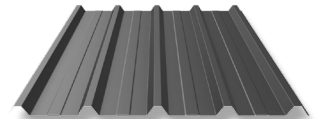

Fence panels and gates made from COLORBOND® steel are built to last.

They are easy to maintain and easy to install yourself. Alternatively we can recommend a local fence installer to assist you.

Fence panels and gates made from COLORBOND® steel can enhance the privacy and security of your home for you and your family.

Sawtooth Profile

0.35BMT (Base Metal Thickness)

SteelClad Profile

0.35BMT (Base Metal Thickness)

DUNE®

Corrugated Profile

0.35BMT (Base Metal Thickness)

Fence panels and gates made from COLORBOND® steel come in a wide range of panel styles and colours, including three sleek profiles: Sawtooth, SteelClad and Corrugated to suit the design of your home and outdoor landscaping.

You can also personalise your fence design by adding lattice, slats or post caps.

With 22 colours to choose from, COLORBOND® steel makes it easy to get the look you want.

Each COLORBOND® steel colour has been inspired by Australia's own magnificent backyard.