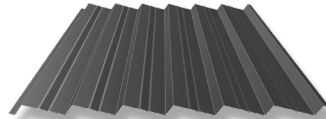

Fence panels and gates made from COLORBOND® steel are built to last.

They are easy to maintain and easy to install yourself. Alternatively we can recommend a local fence installer to assist you.

Fence panels and gates made from COLORBOND® steel can enhance the privacy and security of your home for you and your family.

Sawtooth Profile

0.35BMT (Base Metal Thickness)

SteelClad Profile

0.35BMT (Base Metal Thickness)

DUNE®

Corrugated Profile

0.35BMT (Base Metal Thickness)

Fence panels and gates made from COLORBOND® steel come in a wide range of panel styles and colours, including three sleek profiles: Sawtooth, SteelClad and Corrugated to suit the design of your home and outdoor landscaping.